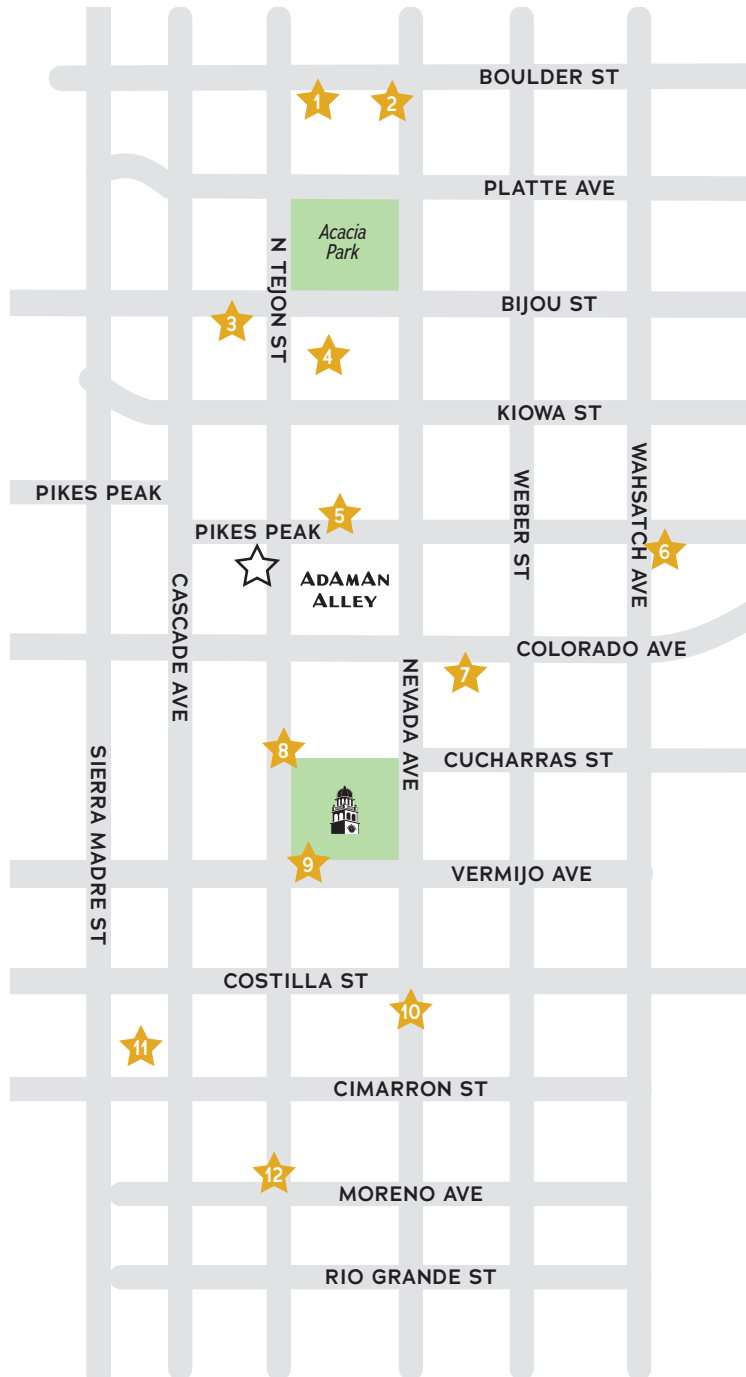

2025-2026 EXHIBITION MAP

★ Artwork locations

- 1 *Flow Glow* by Maureen Hearty
- 2 *Harrison* by Aiko Szymczak
- 3 *Where the Trees Dream* by Izzy Hines
- 4 *Our Stage, Our Voice* by Angela Manchola
- 5 *Erosion* by Joy Dutta
- 6 *Drop* by John E. Bannon
- 7 *Another Discovery* by Miguel Dominguez
- 8 *Doom Scroll* by Chad La Fever
- 9 *Guardian or Thief* by Fred Lungler
- 10 *Precarious Equilibrium* by Hans Droog
- 11 *Icons* by Bethany Yetter
- 12 *Chanteuse* by Sara D'Alessandro

★ DOWNTOWN COLORADO SPRINGS
★ **Creative District**

Scan QR code for Google map locations of artwork.